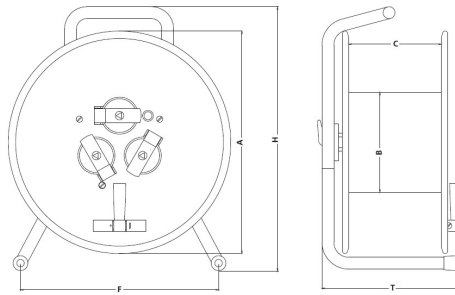

Cable reel

KMS-155 cable reel

KMS-155 cable reel for < 300 m cable

KMS-155 cable reel

HT 380.OFFEN-SCHWARZ

Order-No.	Weight
363 00 000	5,10 kg 11,30

Measures in mm/inch

The KMS-155 300 meters cable reel is developed to provide a convenience transportation of 75 meters electrode extension cables (can hold up to 4 set of 75 meters electrode extension cables).

Open center can hold custom plug. Add cable your desire.

Product features

- Strong and steady reel, made in Germany
- Hold up to 300 meters cables
- Comes with handle, easy to roll up cables

KMS Technologies

KJT Enterprises Inc.
6420 Richmond Ave., Suite 610
Houston< TX 77077
USA

Tel: +1.713.532.8144

Email: info@KMSTechnologies.com
www.KMSTechnologies.com