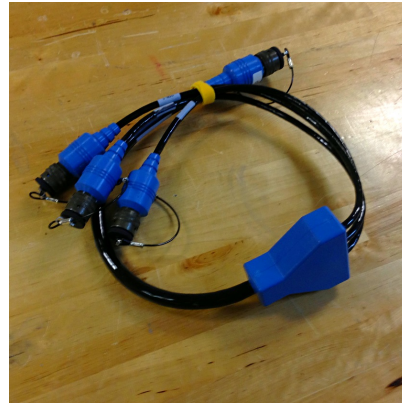

# Induction coil transition cable

## KMS-100 induction coil transition cable

## KMS-100 induction coil transition cable

KMS-100 induction coil transition cable

The KMS-100 Induction coil transition cable provides transition connection from KMS-820 box to induction coil or coil extension cable.

## Product features

- Reliable MIL connector
- Dust cap